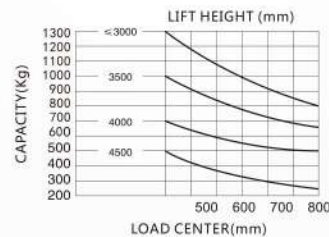

The company reserves the right to change the parameters without notice.

LOAD CAPACITY

ADDRESS: 401 Meadow Ln, Carlstadt, New Jersey, 07072, United States

TEL: +1 (201) 777-3399

WEB: www.jacforkliftusa.com