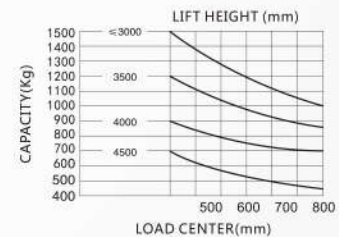

The company reserves the right to change the parameters without notice.

LOAD CAPACITY

ADDRESS: 401 Meadow Ln, Carlstadt, New Jersey, 07072, United States

TEL: +1 (201) 777-3399

WEB: www.jacforkliftusa.com