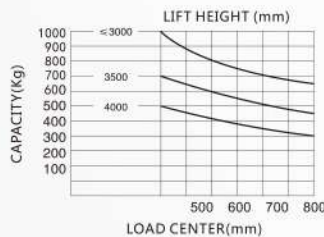

The company reserves the right to change the parameters without notice.

LOAD CAPACITY

ADDRESS: 401 Meadow Ln, Carlstadt, New Jersey, 07072, United States

TEL: +1 (201) 777-3399

WEB: www.jacforkliftusa.com